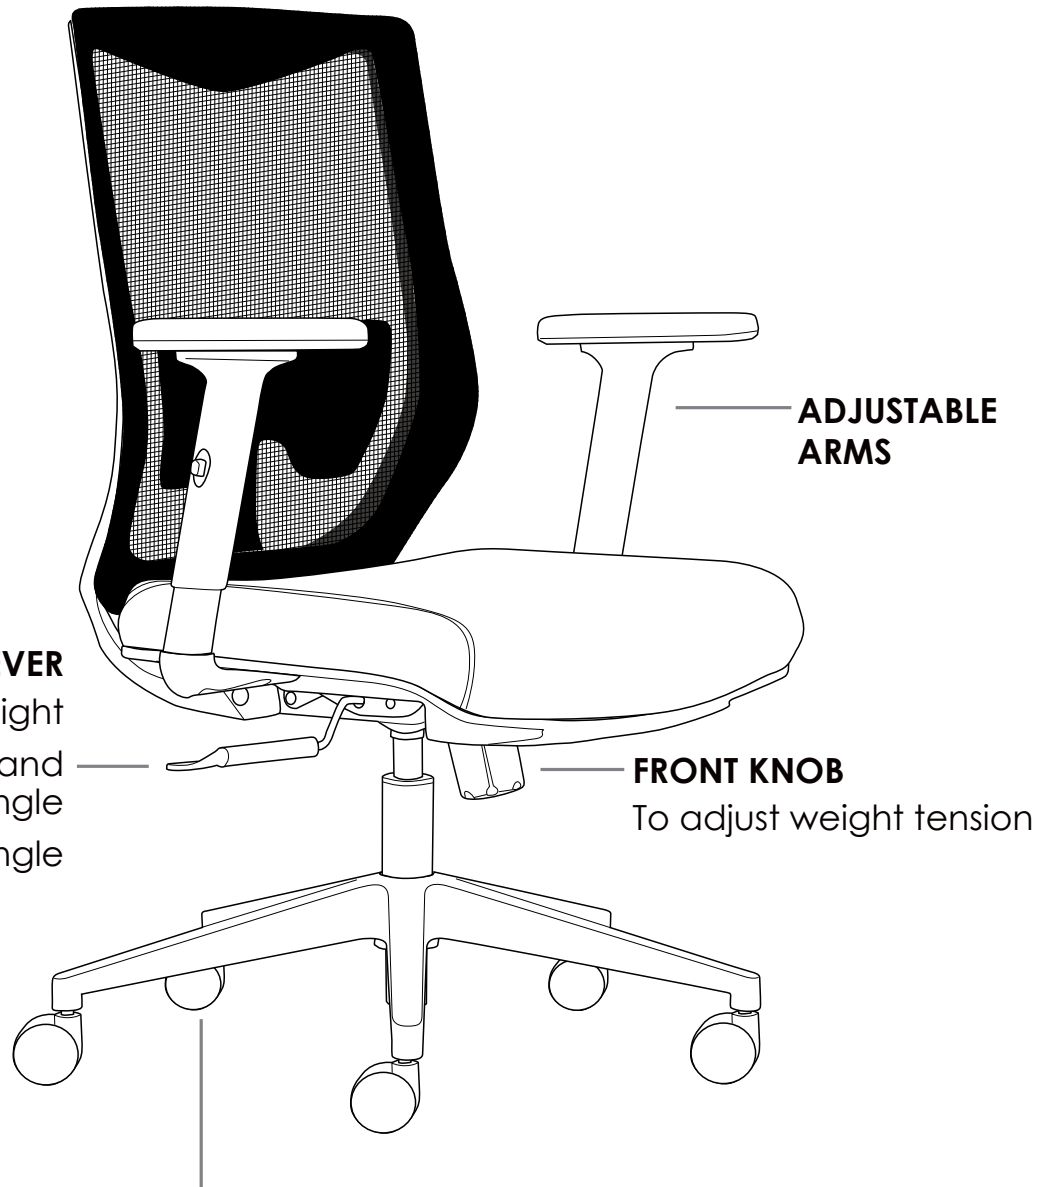

GIBBS

» INSTRUCTIONS OF USE

sof
sydney office furniture

INDOOR USE ONLY

X Do not use as a step ladder

LEVER
Lift up to adjust seat height
Pull out to adjust back and seat angle
Push in to lock the angle

FRONT KNOB
To adjust weight tension

600MM BLACK NYLON 5 STAR BASE

Use soft tyred castors for tiles
Use hard tyred castors for carpet

- » Vacuum regular
- » Regularly adjust mechanism angle
- » Regularly adjust gas height
- » All warranty claims to be forwarded to place of purchase
- » Warranty covers components and workmanship only
- » Damage or wear and tear not covered by warranty
- » Misuse or abuse will not be covered under warranty